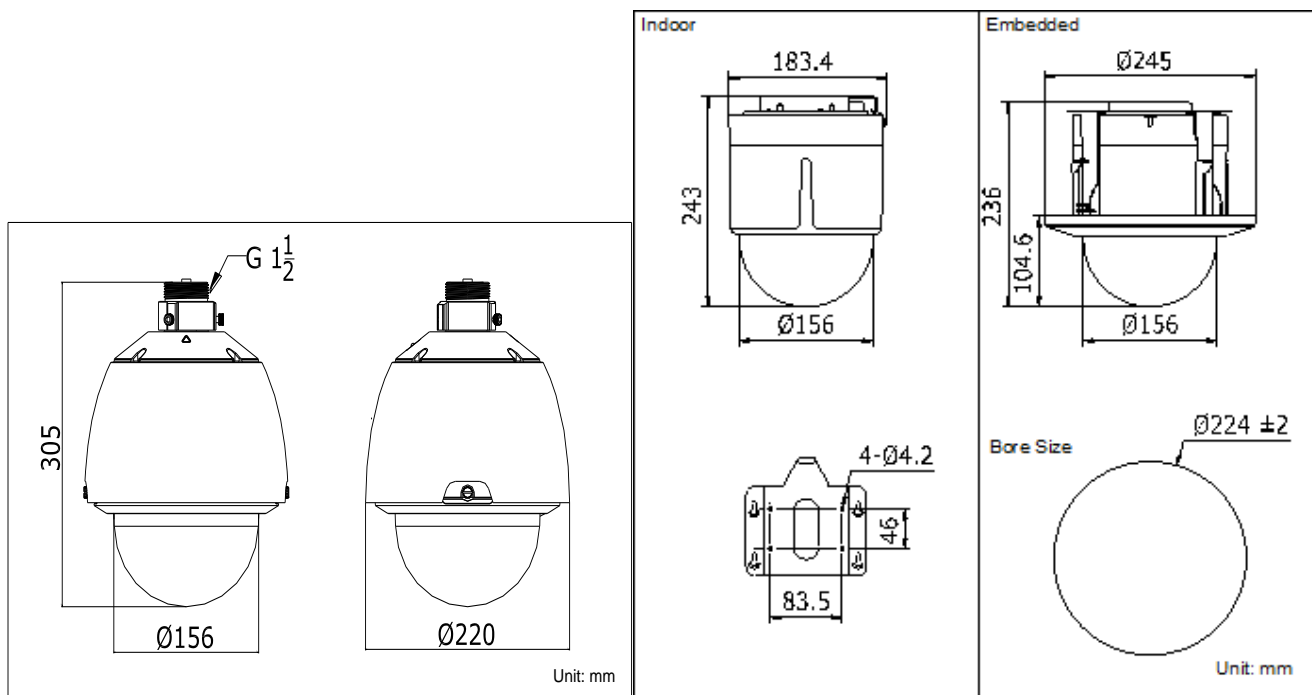

Dimensions

Order models

- DS-2AE5230T-A, 24VAC, outdoor
- DS-2AE5230T-A3, 24VAC, indoor

Accessories